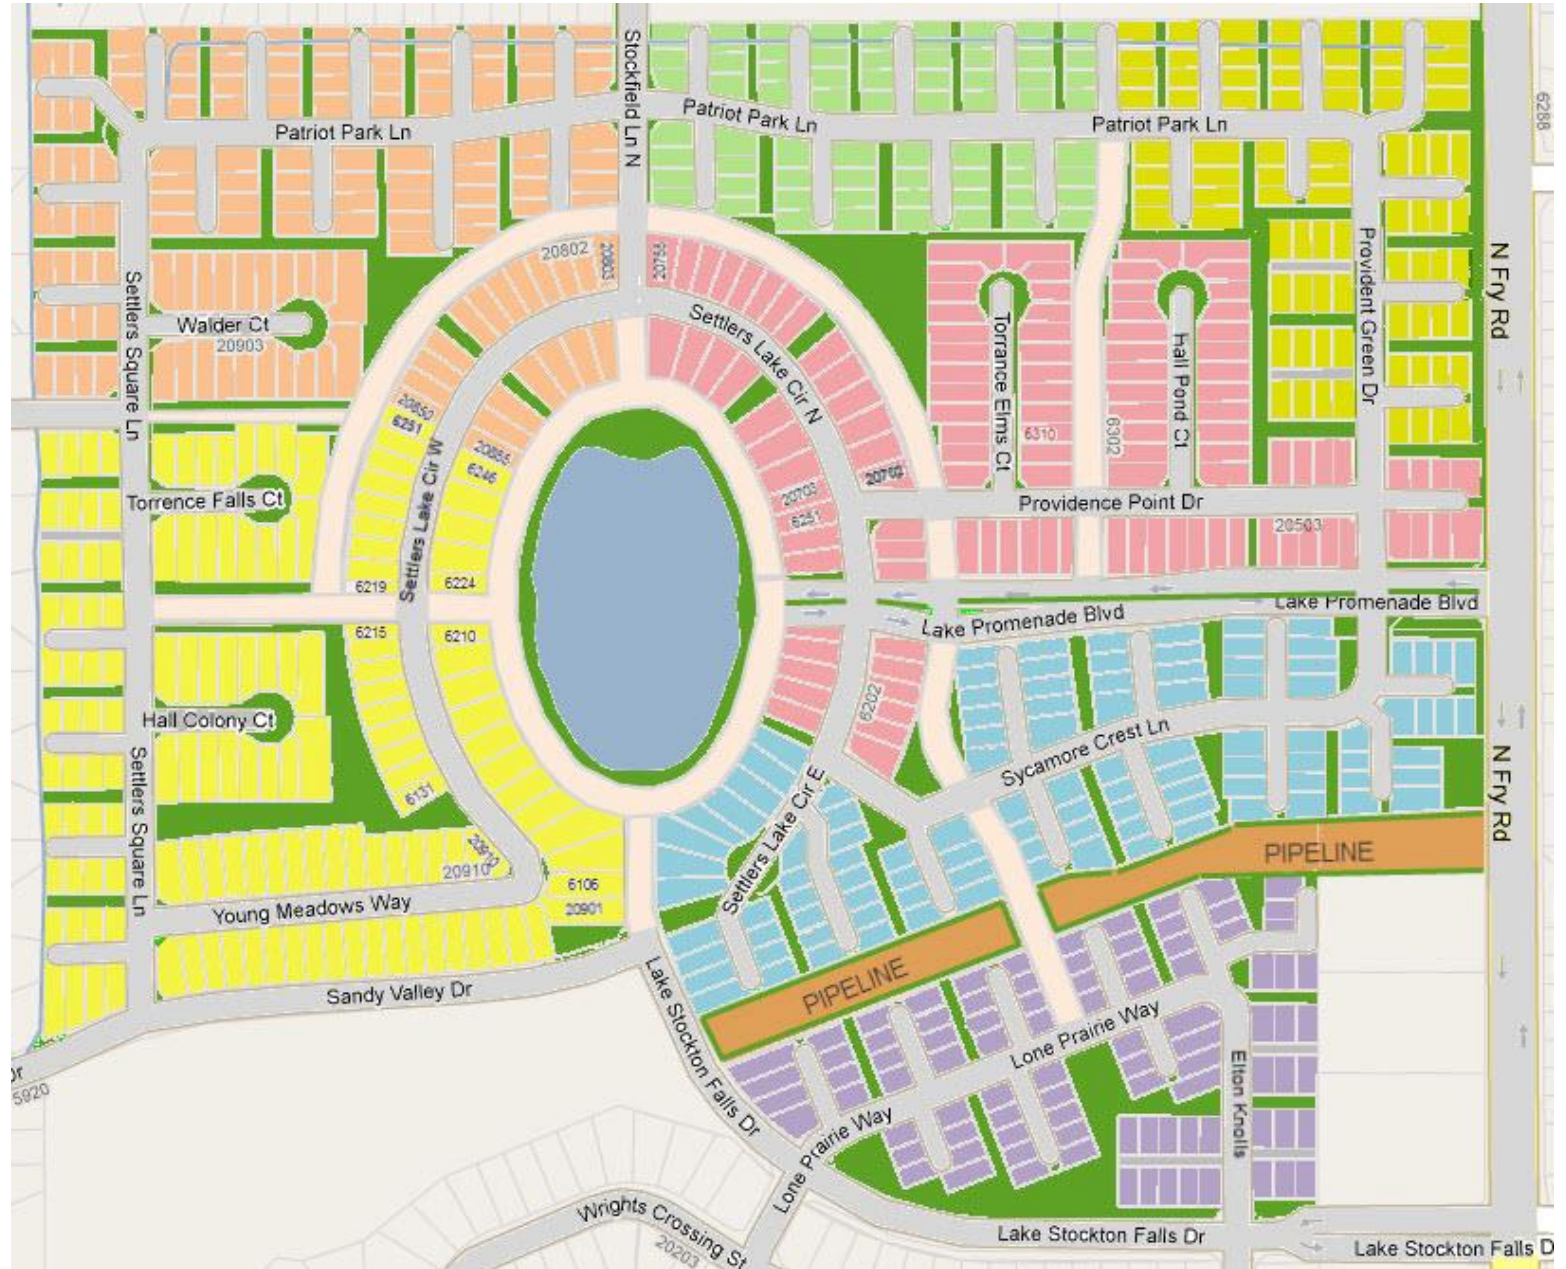

Lakeville Community Association, Inc.

Lakeville Map color coded by Sections

LEGEND	Number of Homes	Section Color Codes
Homes in Section 1	146	
Homes in Section 2	91	
Homes in Section 3	135	
Homes in Section 4	114	
Homes in Section 5	70	
Homes in Section 6	94	
Homes in Section 7	91	
Total Homes	741	
Common Areas		

PUBLIC STREET NAME	# LOTS
ELTON KNOLLS ST	29
HALL COLONY CT	16
HALL POND CT	24
LAKE PROMENADE BLVD	2
LONE PRAIRIE WAY	70
PATRIOT PARK LN	196
PROVIDENCE POINT RD.	24
PROVIDENT GREEN DR.	63
SETTLERS LAKE CIR	0
SETTLERS LAKE CIR E	52
SETTLERS LAKE CIR N	42
SETTLERS LAKE CIR W	34
SETTLERS SQUARE LN	83
STOCKFIELD LN	2
SYCAMORE CREST LN	73
TORRANCE ELMS CT	24
TORRENCE FALLS CT	16
WALDER CT	20
YOUNG MEADOWS WAY	37
TOTAL PROPERTIES	807
LAKEVILLE PROPERTIES	(66)
TOTAL HOMES	741